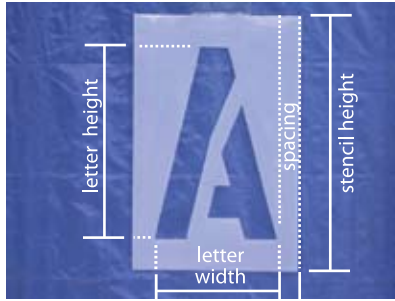

TheParkingLotStore.com
425.814.0843

Stencil Demensions and Specifications

5/10/10

| Alphabet | Stencil Height | Stencil Width | Stroke | Spacing | Letter Height | Letter Width |
|----------|----------------|---------------|---------|---------|---------------|--------------|
| 6" | 15 1/16" | 5 1/6" | 1 1/16" | 5 5/8" | 6 1/8" | 3 7/8" |
| 12" | 26 3/16" | 10 1/4" | 2 1/8" | 1 1/4" | 12 1/16" | 15 1/4" |
| 18" | 24" | 15 3/4" | 3" | 2" | 18" | 11 3/8" |
| 24" | 30" | 21 1/2" | 4 1/8" | 3 1/8" | 24 1/8" | 15 1/2" |
| 36" | 43 7/8" | 29 1/2" | 6 1/4" | 3" | 36" | 23 1/4" |
| 48" | 55 5/8" | 39 1/4" | 8" | 4" | 47 3/4" | 31 1/4" |

| Numbers | Stencil Height | Stencil Width | Stroke | Spacing | Num. Height | Num. Width |
|---------|----------------|---------------|---------|---------|-------------|------------|
| 6" | 15 1/16" | 5 1/6" | 1 1/16" | 5 5/8" | 6 1/8" | 3 7/8" |
| 12" | 26 3/16" | 10 1/4" | 2 1/8" | 1 1/4" | 12 1/16" | 15 1/4" |
| 18" | 24" | 15 3/4" | 3 1/8" | 2" | 18" | 11 5/8" |
| 24" | 29 3/4" | 21 3/8" | 4 1/8" | 2 7/8" | 24" | 15 1/2" |
| 36" | 43 5/8" | 29 1/2" | 6 1/8" | 2 7/8" | 36" | 23 1/2" |
| 48" | 55 5/8" | 39 1/4" | 8" | 4" | 47 3/4" | 31 1/4" |

| | Stencil Height | Stencil Width | Stroke | Spacing | Item Height | Item Width |
|----------|----------------|---------------|-----------------|---------|-------------|------------|
| Handicap | 48" | 42" | 3 1/2 - 3 9/16" | 4" | 39" | 34" |

| | Stencil Height | Stencil Width | Stroke | Spacing | Item Height | Item Width |
|----------------|----------------|---------------|--------|---------|-------------|------------|
| Visitor | | | | | | |
| 6" | 40 9/16" | 13 1/2" | 1" | 5/8" | 6" | 4" |
| 8" | 50 1/4" | 16 1/16" | 1 3/8" | 7/8" | 8" | 5 1/8" |